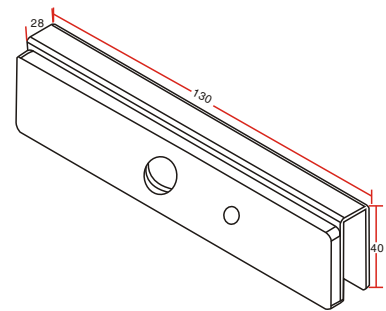

Installation Instruction of U Bracket for Glass Door

Pull glass door leaf(swing out)

U Bracket Installation

- A. If the door is glass door, need to install the U bracket.
- B. Use the Allen key to fix the U bracket on the glass door.
- C. Fix the amature plate on the U bracket.