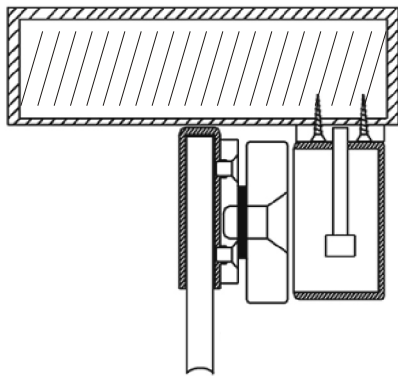

Installation Instruction of U Bracket for Glass Door

Pull glass door leaf(swing out)

U Bracket Installation

- A. If the door is glass door, need to install the U bracket.
- B. Use the Allen key to fix the U bracket on the glass door.
- C. Fix the amature plate on the U bracket.