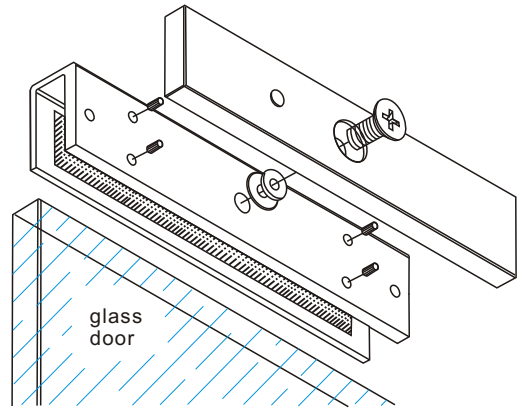

Installation Instruction of U Bracket for Glass Door

Pull glass door leaf(swing out)

U Bracket Installation

- A. If the door is glass door, need to install the U bracket.
- B. Use the Allen key to fix the U bracket on the glass door.
- C. Fix the amature plate on the U bracket.