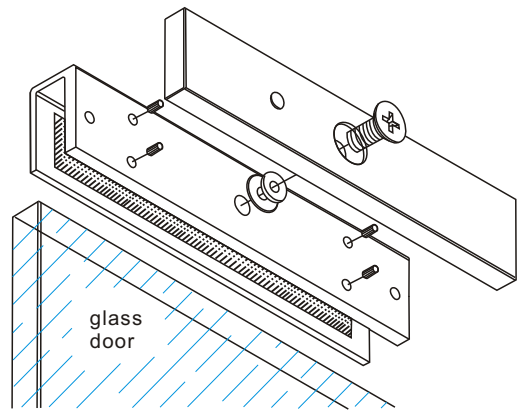

Installation Instruction of U Bracket for Glass Door

Pull glass door leaf(swing out)

U Bracket Installation

- A. If the door is glass door, need to install the U bracket.
- B. Use the Allen key to fix the U bracket on the glass door.
- C. Fix the amature plate on the U bracket.