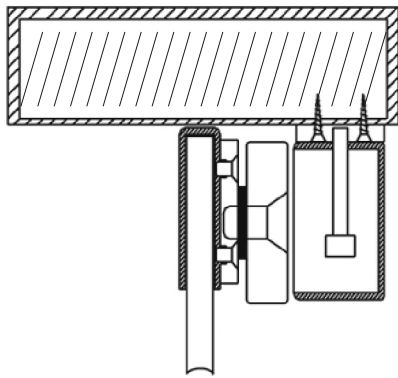

Installation Instruction of U Bracket for Glass Door

Pull glass door leaf(swing out)

U Bracket Installation

- A. If the door is glass door, need to install the U bracket.
- B. Use the Allen key to fix the U bracket on the glass door.
- C. Fix the amature plate on the U bracket.